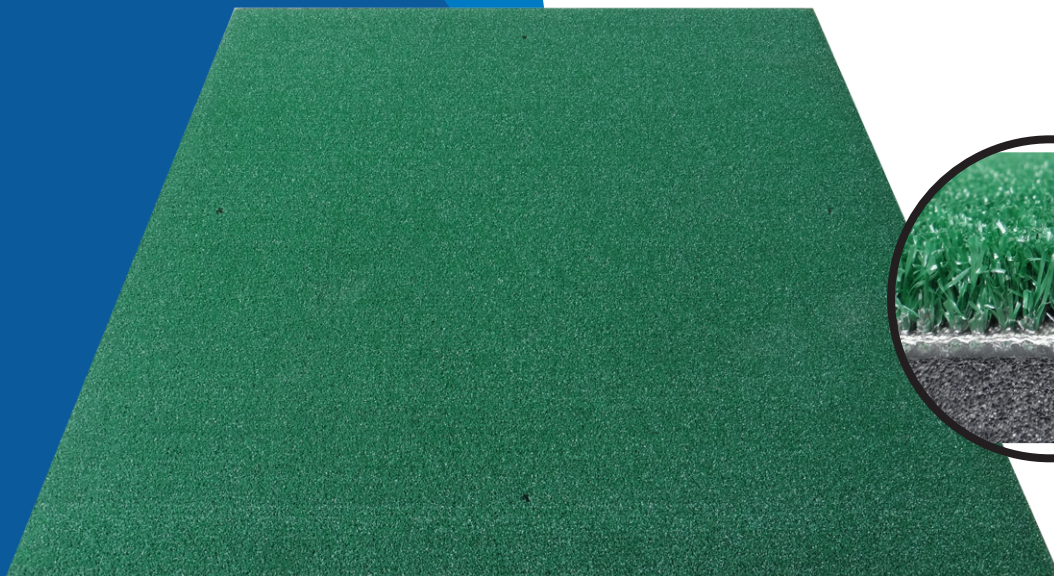

NEW!

DUAL turf mat

\$365 +GST

CODE: 70162

Highest durability.
Realistic fairway feeling.
Perfect for all practice facilities.

Features

- Premium NBR cushion foam boasts extremely durable shock absorption, providing comfort through every swing.
- 1.5m x 1.5m synthetic grass mat, with 25mm foam base.
- Tee holes each side for optimized rotation.

Benefits

- Nylon 6-6 premium turf, the most superior material for artificial turf.
- Dual Turf System - straight turf & crimped turf emulate real grass.
- Functions without failure for years of use.